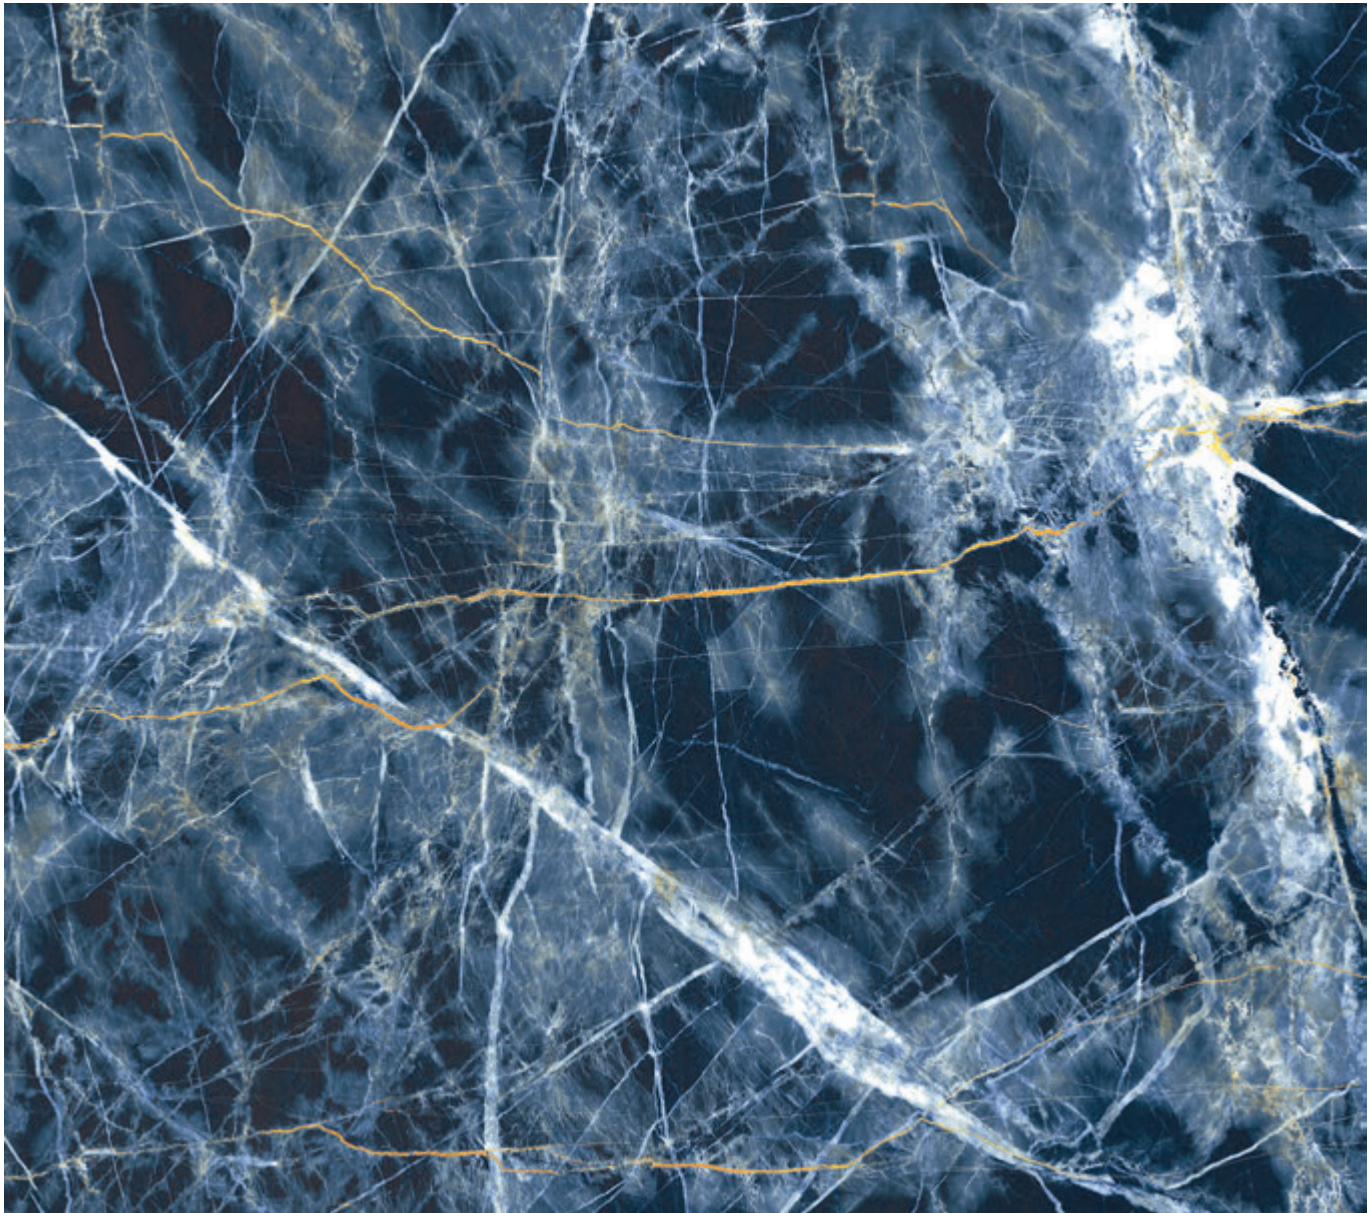

EN

Blue Storm combines a deep navy blue background, delicate pearl white and precious gold veins along with light shades, all of which represent an extraordinary graphic richness.

Blue Storm is a pleasant and balanced design with amazing vibrant finish that while giving a strong character to surroundings, turns designers' ideas into reality.

ES

Blue Storm combina un fondo azul marino profundo, un delicado blanco perla y vetas de oro precioso junto con tonos claros, todo lo cual representa una riqueza gráfica extraordinaria.

Blue Storm es un diseño agradable y equilibrado con un acabado vibrante sorprendente que, si bien le da un carácter fuerte al entorno, convierte las ideas de los diseñadores en realidad.

FR

Blue Storm combine un fond bleu marine profond, un blanc nacré délicat et des veines d'or précieux ainsi que des nuances claires, le tout représentant une extraordinaire richesse graphique.

Blue Storm est un design agréable et équilibré avec une finition vibrante étonnante qui, tout en donnant un caractère fort à l'environnement, transforme les idées des concepteurs en réalité.