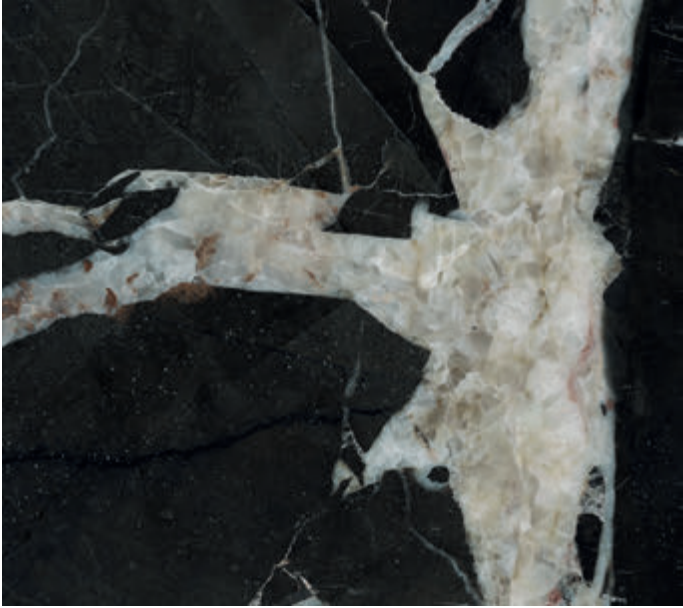

80x160 cm
31⁴/₈" x 63"

160x320 cm
63" x 126"

120x280 cm
47³/₈" x 110³/₈"

160x160 cm
63" x 63"

Full Polished