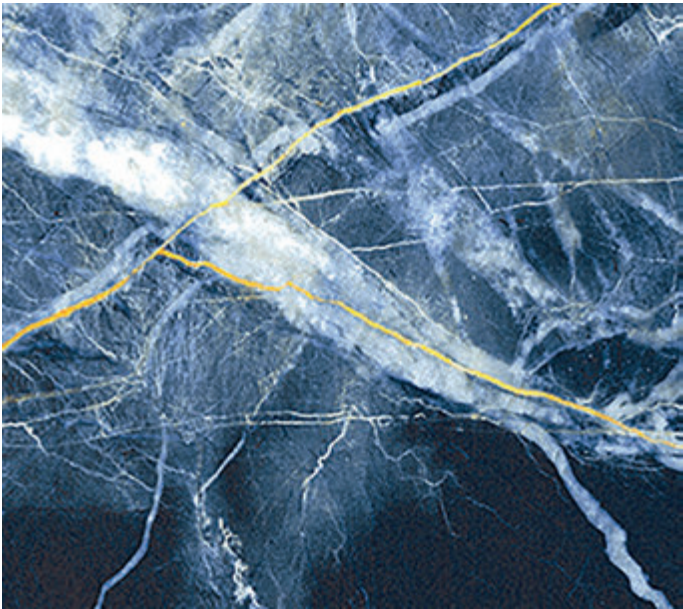

80x160 cm
31⁴/₈" x 63"

160x320 cm
63" x 126"

120x280 cm
47³/₈" x 110³/₈"

160x160 cm
63" x 63"

Full Polished