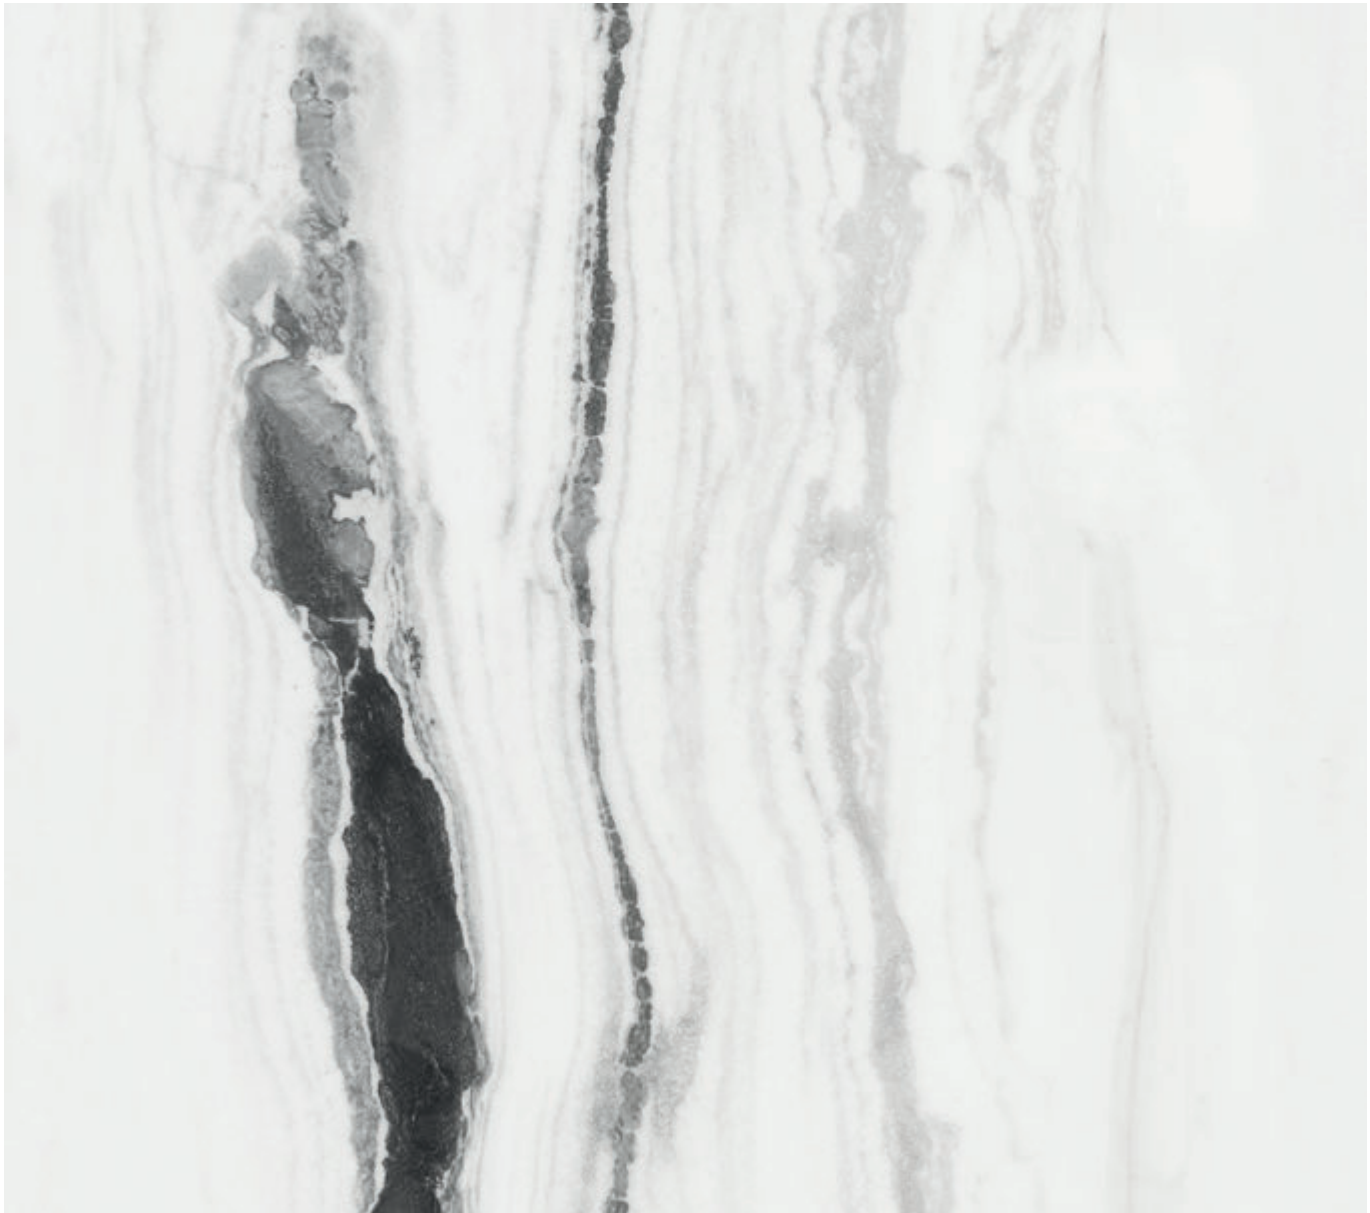

Thermal Shock

Breaking strength

Low water absorption

White Fantasy

**EN**

White Fantasy by its high decorative value and its timeless white tones is the leader of chic luxury designing. The contrast between its detailed white background and its sharp and dark eye catching veined structure takes you to the most sophisticated and extravagant side of nature. White Fantasy's modern and trendy design along with its simplicity is appealing to any taste.