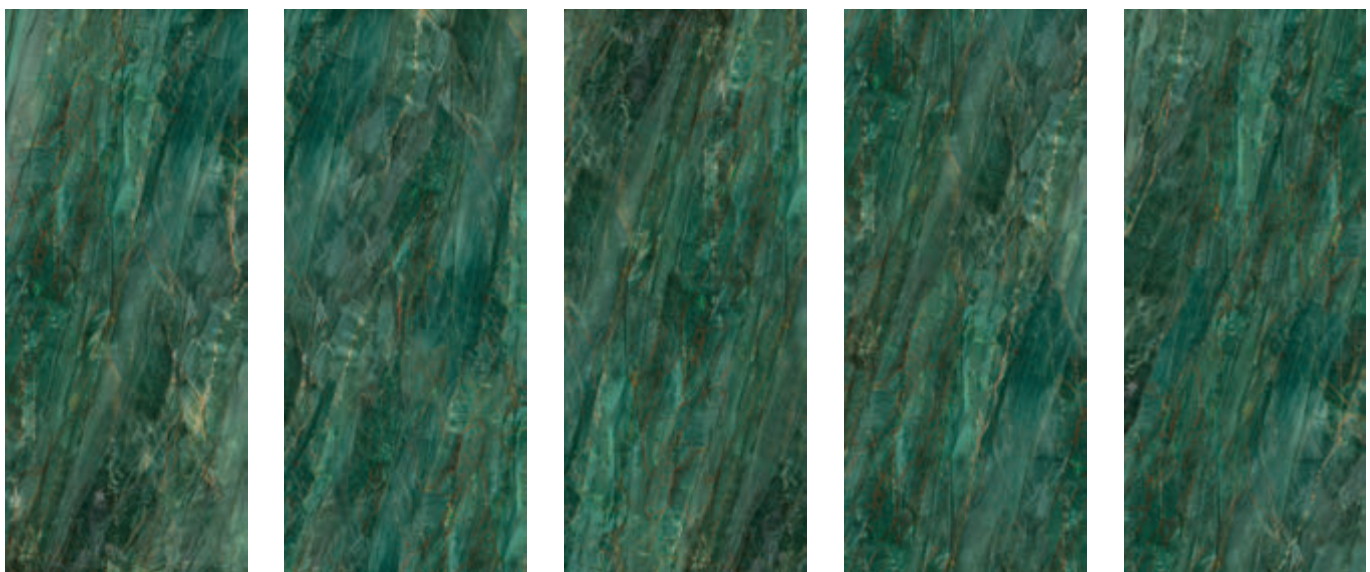

Pattern Versatility 120x280 cm

Versatilidad de gráficas / Versatilité graphique

Finishes & features

Acabados & características / Finitions & caractéristiques

Chemical resistance

Frost resistance

Stain resistance

Thermal Shock

Breaking strength

Low water absorption