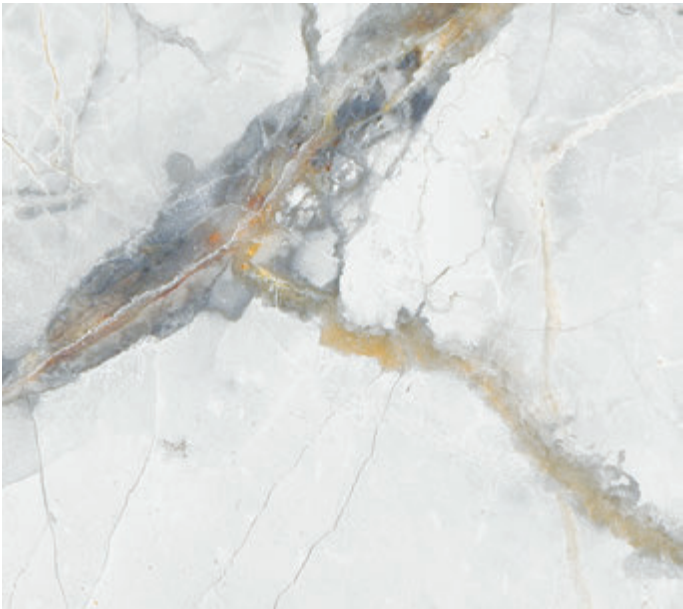

80x160 cm
31⁴/₈" x 63"

160x320 cm
63" x 126"

120x280 cm
47³/₈" x 110³/₈"

160x160 cm
63" x 63"

Full Polished