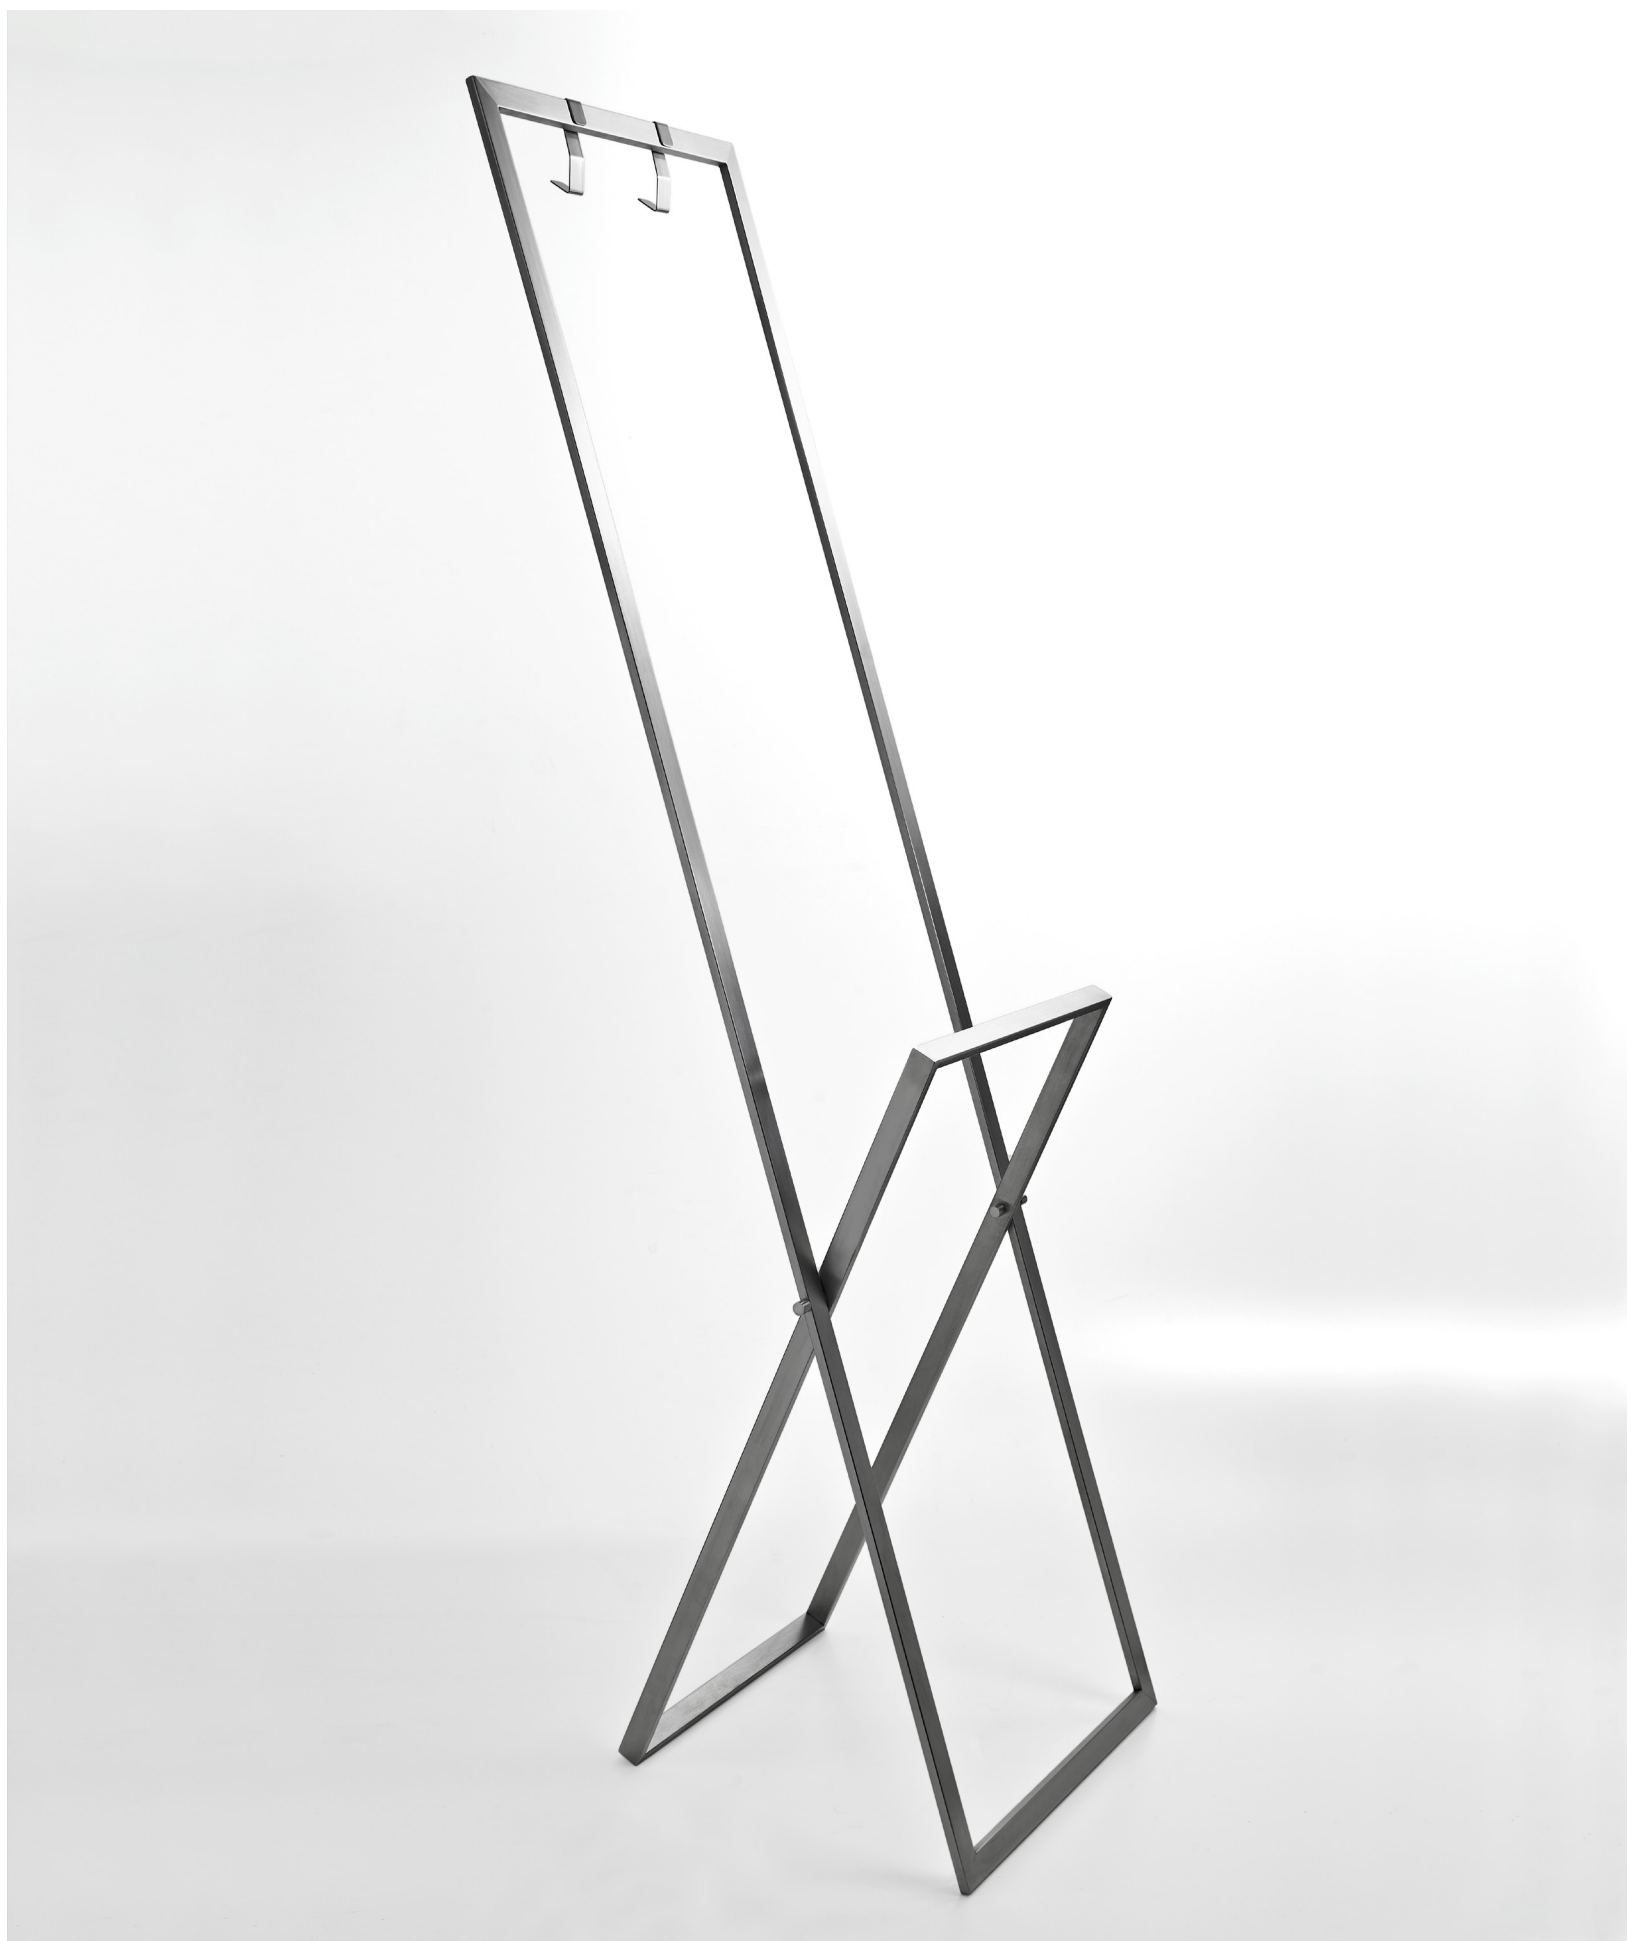

*They are built completely in brass.*

*Tina & Tana are available in all the finishes of our range, from Nickel Inox, to Matt Black, Matt Bronze etc.*

**TINA**

Piantana Porta Salviette a Gambe Incrociate - *Cross legs Towel Standing*  
A 18.4000 B 19.7000  
L. 40 - H. 72 - P. 32