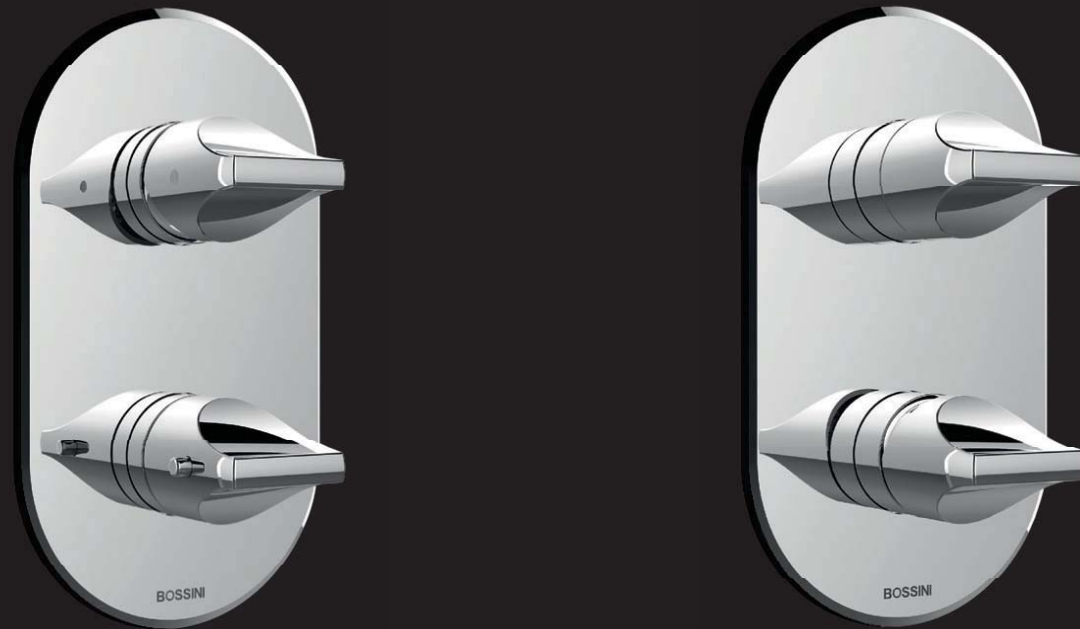

Смесители для душа универсальные 2-5 выходов

Universal shower mixers 2-5 ways

Смеситель термостатический на 2/3/4/5 выходов на 1/2". Нижняя ручка регулирует температуру воды, имеет защитную блокировку на 38°C.

Thermostatic mixer with 2/3/4/5 ways diverter 1/2". The water temperature is selected through the lower knob which includes an anti-scald button, locking the temperature at 38°C.

Z00500