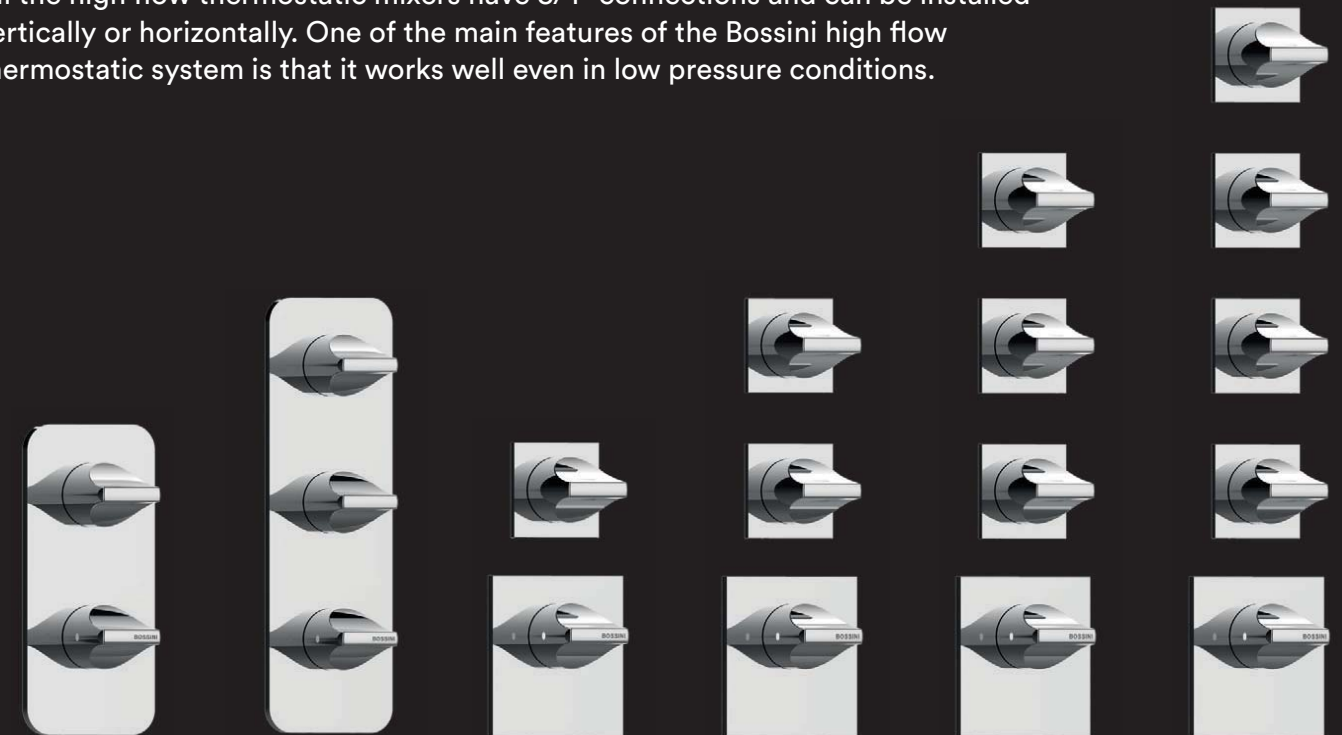

Z035204

Z035201

Z035203

Z035205

Z035208

Смесители для душа термостатические высокой пропускной способности

High-flow thermostatic shower mixers

Подходят для ванных комнат в современном стиле также, как и для классических интерьеров, поскольку встраиваемые смесители Apice эстетически вне времени. В нескольких миллиметрах простых линий, заключены технологии, качество и определенный дизайн. Все термостаты высокой пропускной способности имеют подключение на 3/4" и могут быть размещены как вертикально, так и горизонтально. Одна из важнейших характеристик термостатической системы высокой пропускной способности от Bossini – возможность работать в оптимальном режиме и в условиях низкого давления.

Suitable for both contemporary and classic bathrooms, the Apice concealed mixers have a timeless aesthetic appeal. In just a few millimetres, they outline clean lines on the wall, combining technology, quality and distinctive design. All the high flow thermostatic mixers have 3/4" connections and can be installed vertically or horizontally. One of the main features of the Bossini high flow thermostatic system is that it works well even in low pressure conditions.

Z035202