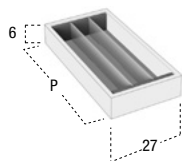

"God is in the details" Mies van der Rohe would say. For antoniolupi it's important also in things that aren't visible.

L 27

07 Attrezzatura con 2 divisori in cristallo fumé.
Internal drawer accessory with 2 dividers in fumé glass.