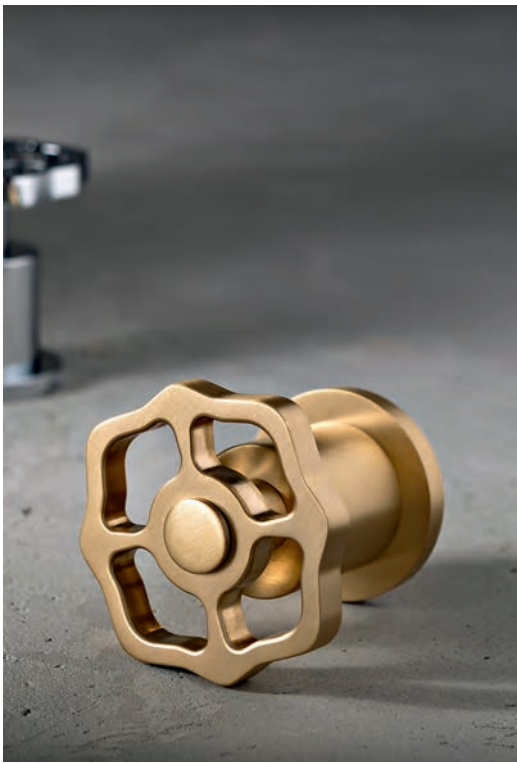

*DESIGNED BY G+DESIGN STUDIO*

*Vintage Widespread Lavatory Faucet (24K Brushed Gold and Architectural Black)*

*Vintage Widespread Lavatory Faucet with Lever Handle (Brushed Nickel)*

*Vintage Widespread Lavatory Faucet with Round Handle (Brushed Nickel)*

*Vintage Round Handle (Brushed Nickel)*

*Vintage Lavatory Faucet with Progressive Cartridge (Polished Nickel/Architectural Black)*

*Polished Chrome finish (PC)*

*Vintage Brushed Brass finish (VBB)*

*Unfinished Brushed Brass finish (UBB)*

*Gunmetal Distressed finish (GMD)*

*24K Brushed Gold and Architectural  
Black finishes (BAU/BK)*

*Gunmetal finish (GM)*

*Vintage Wall-Mounted Lavatory Faucet (Brushed Nickel)*

*Vintage Two-Hole Wall-Mounted Lavatory Faucet with Progressive Cartridge (Brushed Nickel)*

*Vintage Floor-Mounted Bathtub Filler (Brushed Nickel)*

*Vintage Thermostatic Shower Set (Brushed Nickel)*

*Vintage Wall-Mounted Thermostatic Set (Brushed Nickel)*

*The Vintage Collection is recognized by the Illinois Fire Safety Alliance as a faucet design that pays homage to the Chicago Fire Department's historic logo*